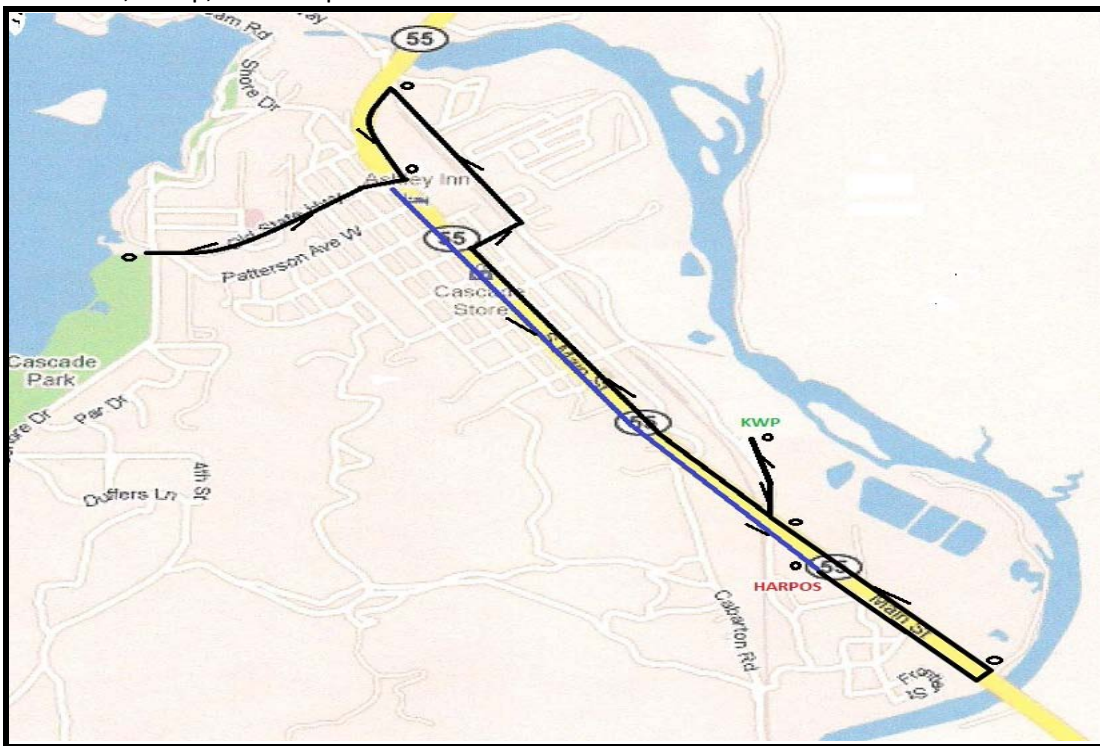

## MT / VCC Transportation services for the - City of Cascade, Idaho and Kelly's Whitewater Park

Harpo's	Fischer Pond	Gear & Grind	KWP	North Bridge	Ashley Inn	Lake Cascade	Harpo's
11:00a	11:03a	11:06a	11:09a	11:17a	11:19a	11:22a	11:30a
11:30a	11:33a	11:36a	11:39a	11:47a	11:49a	11:52a	12:00p
12:00p	12:03p	12:06p	12:09p	12:17p	12:19p	12:22p	12:30p
12:30p	12:33p	12:36p	12:39p	12:47p	12:49p	12:52p	1:00p
1:00p	1:03p	1:06p	1:09p	1:17p	1:19p	1:22p	1:30p
1:30p	1:33p	1:36p	1:39p	1:47p	1:49p	1:52p	2:00p
2:00p	2:03p	2:06p	2:09p	2:17p	2:19p	2:22p	2:30p
2:30p	2:33p	2:36p	2:39p	2:47p	2:49p	2:52p	3:00p
3:00p	3:03p	3:06p	3:09p	3:17p	3:19p	3:22p	3:30p
3:30p	3:33p	3:36p	3:39p	3:47p	3:49p	3:52p	4:00p
4:00p	4:03p	4:06p	4:09p	4:17p	4:19p		
					***		

\*\*\* for return trips Northbound by Valley County Connections and McCall Transit at 11:20a, 3:20p, and 4:20p.

Operated by Treasure Valley Transit from June 19th to September 12th, 2010. Service is for Saturday and Sunday only.