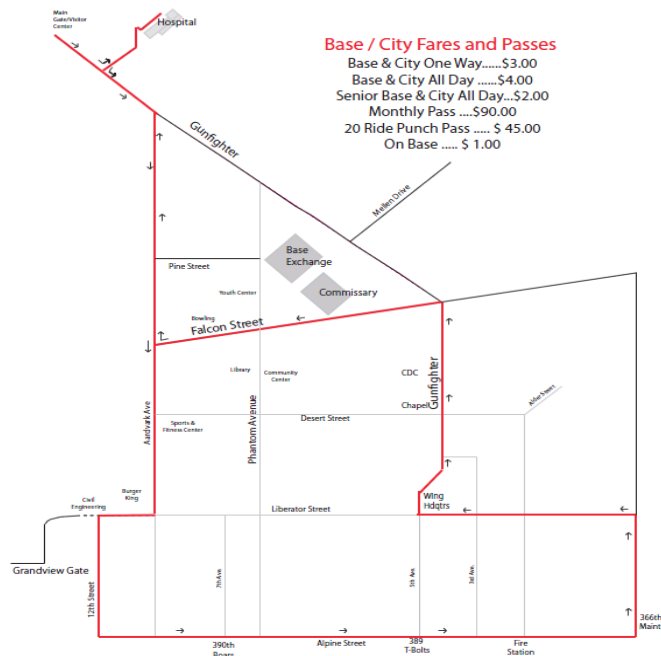

MOUNTAIN HOME COMMUNITY TRANSIT

761-4116

Base Route to Suspend Service:

MHCT will suspend Base Route operations effective **Thursday, December 1, 2011**. The purpose of this change is to provide for a more efficient and effective operation in regards to funding limitations for the MHCT System.

Mountain Home Community Transit:

- **Mountain Home City Route**
Monday through Friday 5:00 am to 6:00 pm.
- **Mountain Home Base Route**
Monday through Friday 6:00am to 9:00am and 1:00pm to 6:00pm.

Mountain Home AFB Route

Time points are every hour starting at 6:00am to 9:00am and 1:00pm to 6:00pm.

:00 Transfer Point / Movie Theater
:17 Main Gate
:19 Hospital
:23 Burger King
:24 Civil Engineering
:25 390th Boars
:28 366th Wing Headquarters
:30 Behind BX / Commissary
:31 Education / Bowling Center
:34 Hospital
:00 Transfer Point / Movie Theater
(925 Airbase Road)